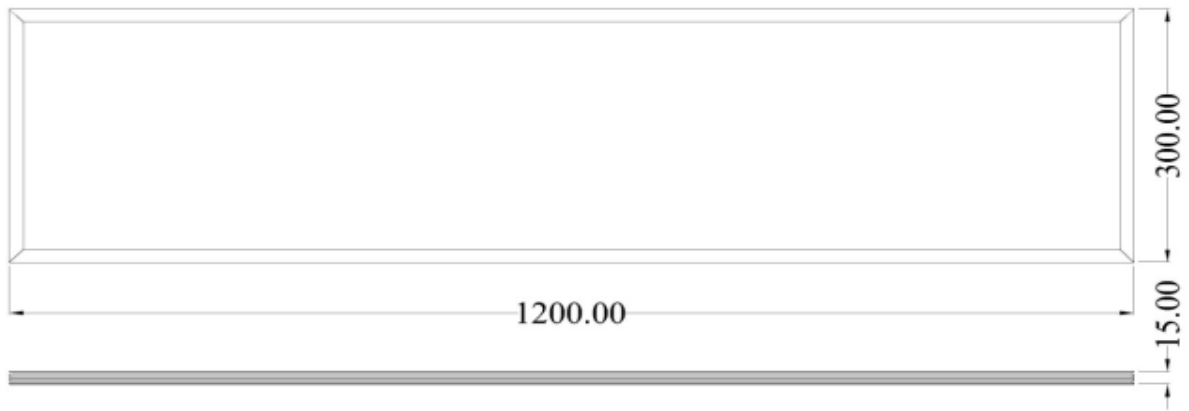

Technical Drawing

©2012 U-Tron (Beijing) Electronics Co., LTD
All rights reserved
Specifications are subject to change without notice

15-Feb-12
data subject to change